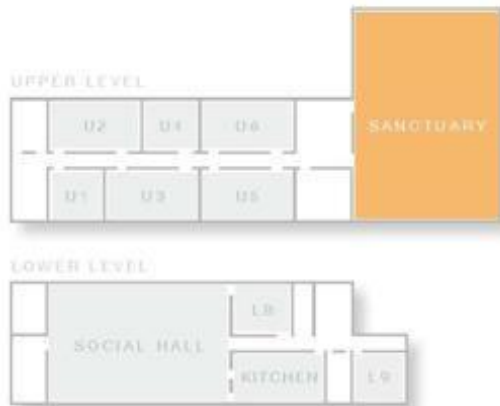

Rooms starts as low as
\$ 35.00

Sanctuary

1222 Sq. Ft. ~ 26' x 47'

UNITY OF FARMINGTON HILLS
32500 W. 13 Mile Road
Farmington Hills, MI 48334

www.UnityFH.com

For lease information
contact our
Administrative Director